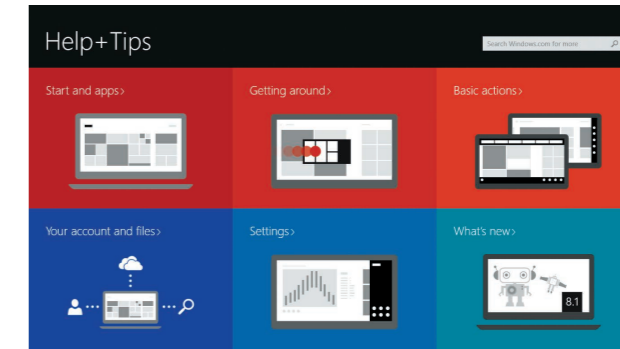

Help and Tips

Rady a nápověda | Βοήθεια και συμβουλές
Yardım ve İpuçları | עזרה ועצות

Product support and manuals

Podpora a příručky k produktům
Υποστήριξη και εγχειρίδια προϊόντων
Ürün desteği ve kılavuzlar
תמיכה ומדריכים למוצר

dell.com/support
dell.com/support/manuals
dell.com/windows8

Contact Dell

Kontaktujte společnost Dell | Επικοινωνία με την Dell
Dell'e başvurun | Dell לא לה

dell.com/contactdell

Regulatory and safety

Regulace a bezpečnost | Ρυθμιστικοί φορείς και ασφάλεια
Mevzuat ve güvenlik | תקנות ובטיחות

dell.com/regulatory_compliance

Regulatory model

Směrnice model | Μοντέλο κατά τους ρυθμιστικούς φορείς
Yasal model numarası | דגם תקנה

P24E

Regulatory type

Regulační typ | Τύπος κατά τους ρυθμιστικούς φορείς
Yasal tür | סוג תקנה

P24E002

Computer model

Model počítače | Μοντέλο υπολογιστή
Bilgisayar modeli | שבח דגם

Inspiron 7746

Scan to access
how-to information

Dell.com/URL/Inspiron/17

© 2014 Dell Inc.

© 2014 Microsoft Corporation.

04D3MNA00

Printed in China.

2014-10