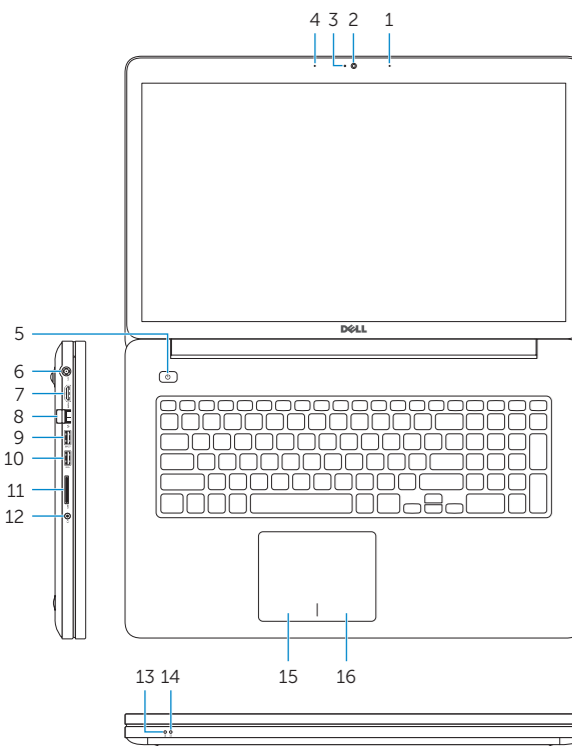

P24E002

Computer model

Model počítače | Μοντέλο υπολογιστή
Bilgisayar modeli | שבח דגם

Inspiron 7746

Scan to access
how-to information

Dell.com/URL/Inspiron/17

© 2014 Dell Inc.

© 2014 Microsoft Corporation.

04D3MNA00

Printed in China.

2014-10

Features

Funkce | Δυνατότητες | Özellikler | תכונות

1. Right microphone
2. Camera
3. Camera-status light
4. Left microphone
5. Power button
6. Power-adapter port
7. HDMI port
8. Network port
9. USB 3.0 port with PowerShare
10. USB 3.0 port
11. Media-card reader