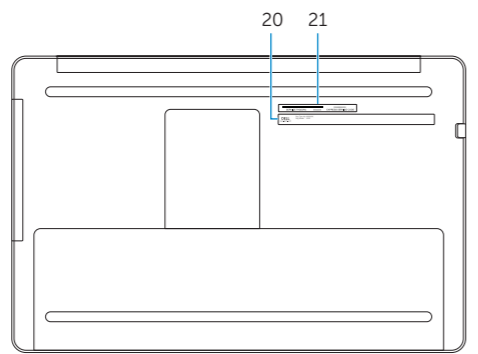

04D3MNA00

Printed in China.

2014-10

Features

Funkce | Δυνατότητες | Özellikler | תכונות

1. Right microphone
2. Camera
3. Camera-status light
4. Left microphone
5. Power button
6. Power-adapter port
7. HDMI port
8. Network port
9. USB 3.0 port with PowerShare
10. USB 3.0 port
11. Media-card reader

12. Headset port
13. Power and battery-status light
14. Hard-drive activity light
15. Left-click area
16. Right-click area
17. USB 2.0 ports (2)
18. Optical drive
19. Security-cable slot
20. Regulatory label
21. Service Tag label